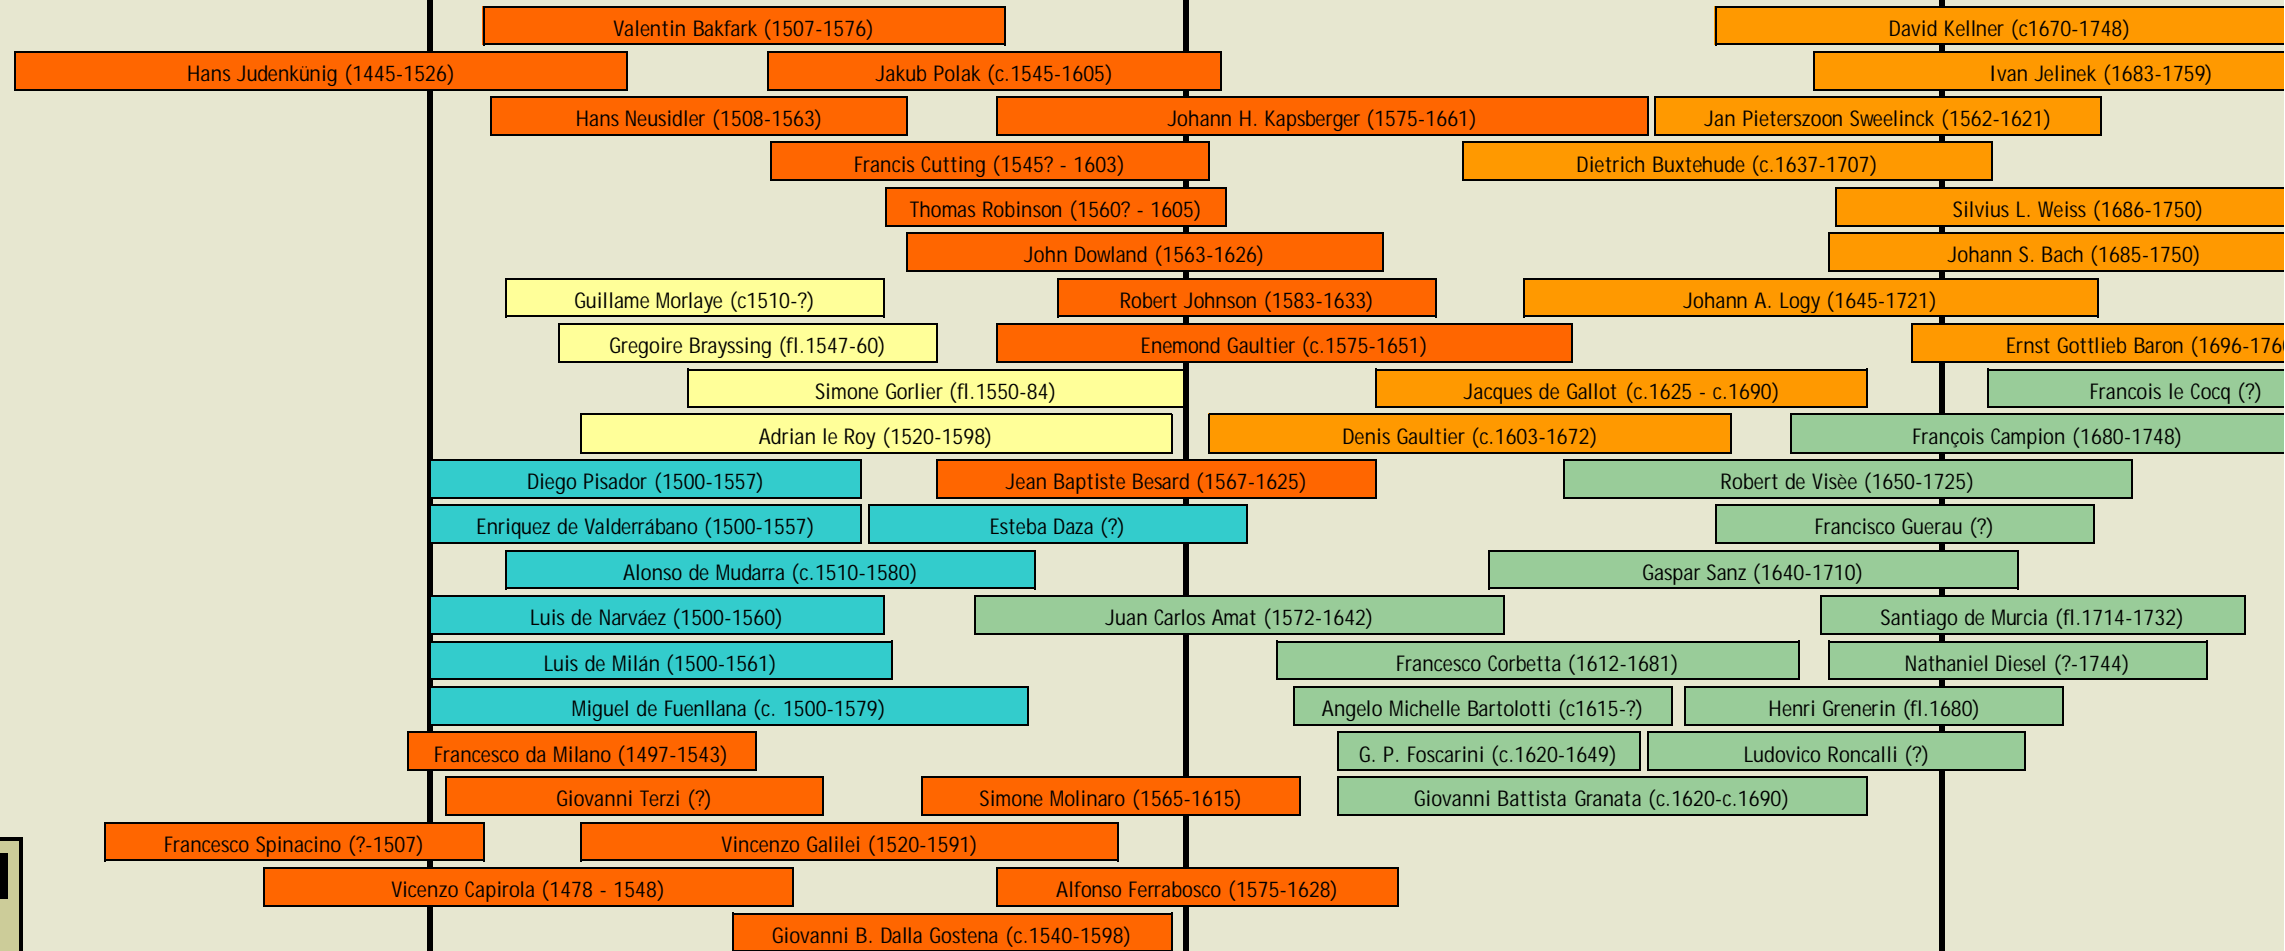

Notable composers (lute, vihuela and guitar)

1400

1500

1600

1700

References

- Renaissance lute
- Baroque lute
- Vihuela
- Four course guitar
- Five course guitar
- Classical guitar
- Modern guitar

and guitar)

1700

1800

1900